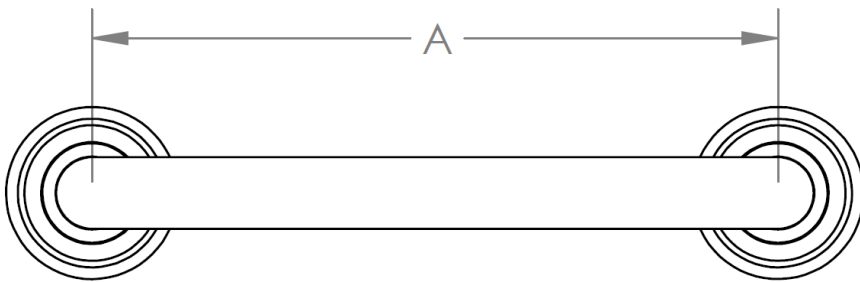

**GB0\_-TRN**

Wall Mounted Shower Grab Bar  
Transitional Collection

MODEL NO.	DIMENSION OF A
GB01-TRN	12"
GB02-TRN	16"
GB03-TRN	18"
GB04-TRN	24"
GB05-TRN	32"

**GB0\_-TRN**

Wall Mounted Shower Grab Bar  
Transitional Collection

MODEL NO.	DIMENSION OF A
GB06-TRN	36"
GB07-TRN	42"
GB08-TRN	48"