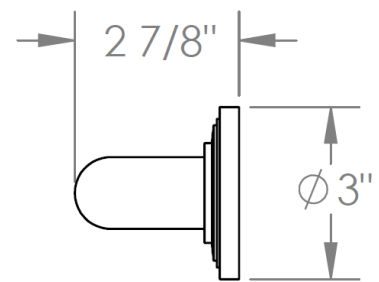

**GB0\_-TRN**

Wall Mounted Shower Grab Bar  
Transitional Collection

MODEL NO.	DIMENSION OF A
GB01-TRN	12"
GB02-TRN	16"
GB03-TRN	18"
GB04-TRN	24"
GB05-TRN	32"

**GB0\_-TRN**

Wall Mounted Shower Grab Bar  
Transitional Collection

MODEL NO.	DIMENSION OF A
GB06-TRN	36"
GB07-TRN	42"
GB08-TRN	48"